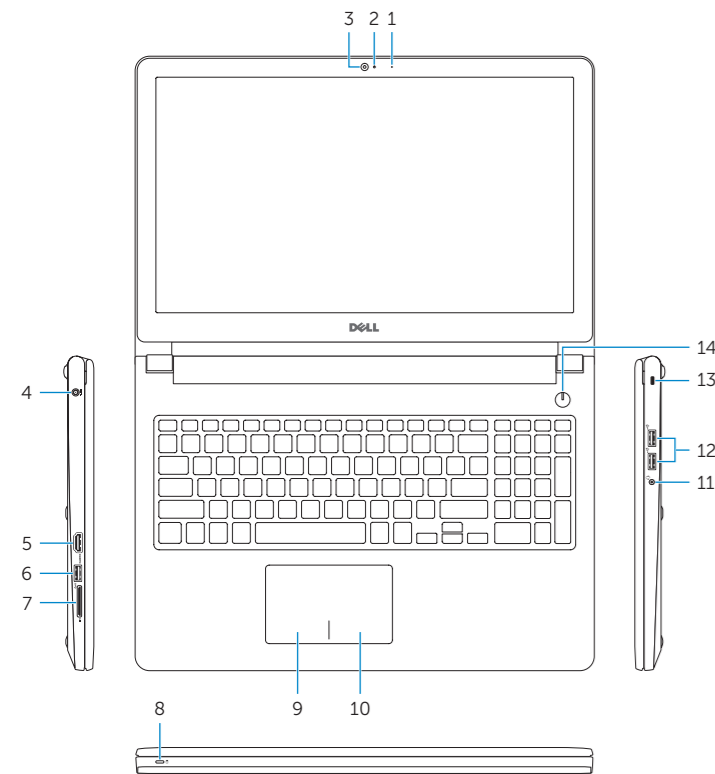

Computer model

Model računalnika | Bilgisayar modeli
Model máy tính | موديل الكمبيوتر

Inspiron 15-3552

Features

Funkcije | Özellikler | Tính năng | الميزات

1. Microphone
2. Camera-status light
3. Camera
4. Power-adapter port
5. HDMI port
6. USB 3.0 port
7. Media-card reader
8. Power and battery-status light/hard-drive activity light
9. Left-click area
10. Right-click area
11. Headset port
12. USB 2.0 ports (2)
13. Security-cable slot
14. Power button
15. Regulatory label (in battery bay)
16. Battery
17. Battery-release latch
18. Service Tag label