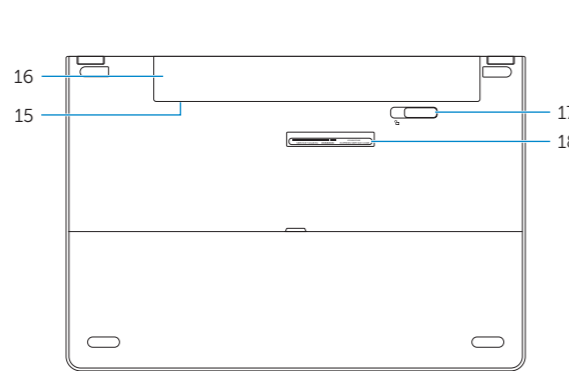

Computer model

Model računalnika | Bilgisayar modeli
Model máy tính | موديل الكمبيوتر

Inspiron 15-3552

Features

Funkcije | Özellikler | Tính năng | الميزات

1. Microphone
2. Camera-status light
3. Camera
4. Power-adapter port
5. HDMI port
6. USB 3.0 port
7. Media-card reader
8. Power and battery-status light/hard-drive activity light
9. Left-click area
10. Right-click area
11. Headset port
12. USB 2.0 ports (2)
13. Security-cable slot
14. Power button
15. Regulatory label (in battery bay)
16. Battery
17. Battery-release latch
18. Service Tag label